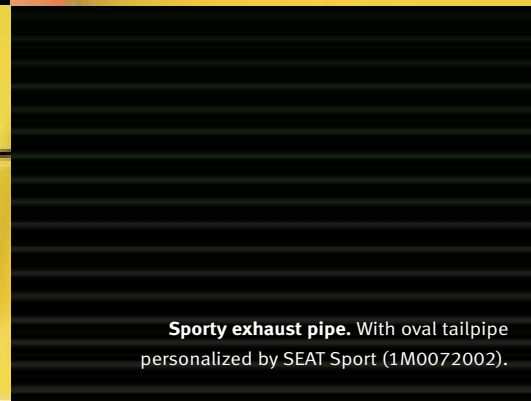

Sporty exhaust pipe. With oval tailpipe personalized by SEAT Sport (1M0072002).